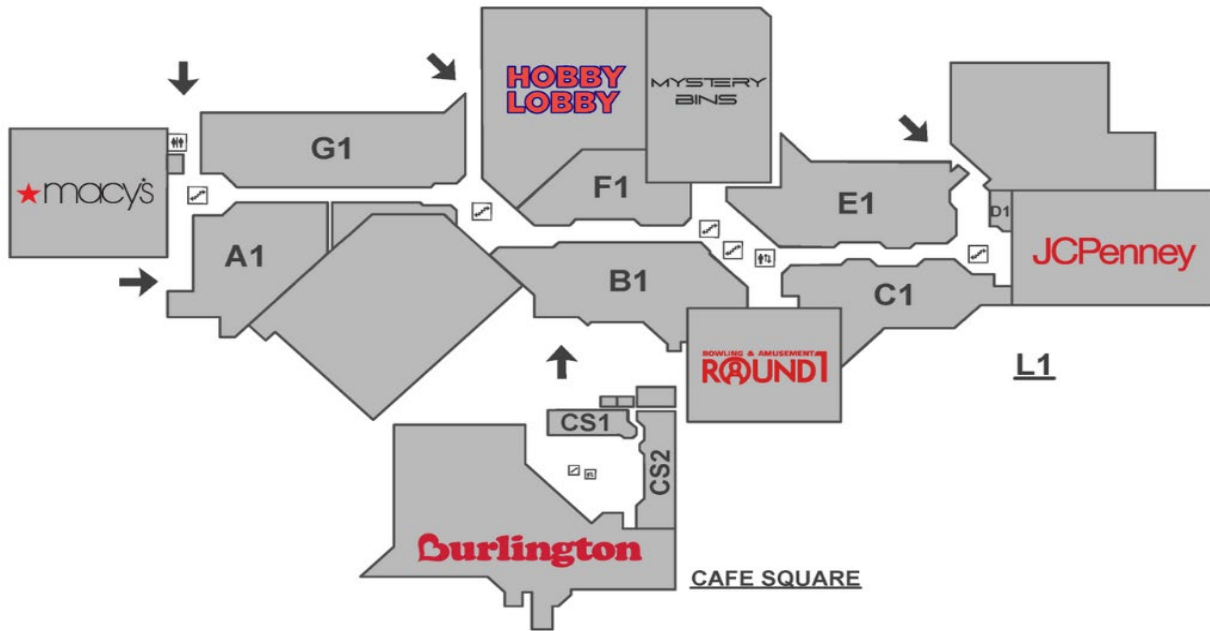

HOLYOKE

mall

A T I N G L E S I D E

STORE NAME

110 Grill
A Touch of Beauty
A Touch of Beauty Hair & Nails
Aerie
Aeropostale
Against All Odds
All In Adventure
Altitude
American Eagle Outfitters
Anugraha Brows
Apple
AT&T Wireless
Banter by Piercing Pagoda
Bar-ber
Bath & Body Works

MAP LOCATION

C2
A2
C1
B1
F1
G1
B1
A1
E1
G1
E2
B2
E1 & G1
G1
F1

STORE NAME

Kay Jewelers
Kids Foot Locker
Kids For Less
Kings Jewelry
LA 7
Lane Bryant
Latino's Cuisine
Lenscrafters
Lids
Lin's Relaxation Station
LOFT
Lovesac
Lovisa
Macy's/Macy's Backstage
Mandati Jewelers

MAP LOCATION

C1
F2
E2
F2
G2
G2
C2
B1
A1
A1 & B1
C2
Inside Best Buy
C2
See Map
C1